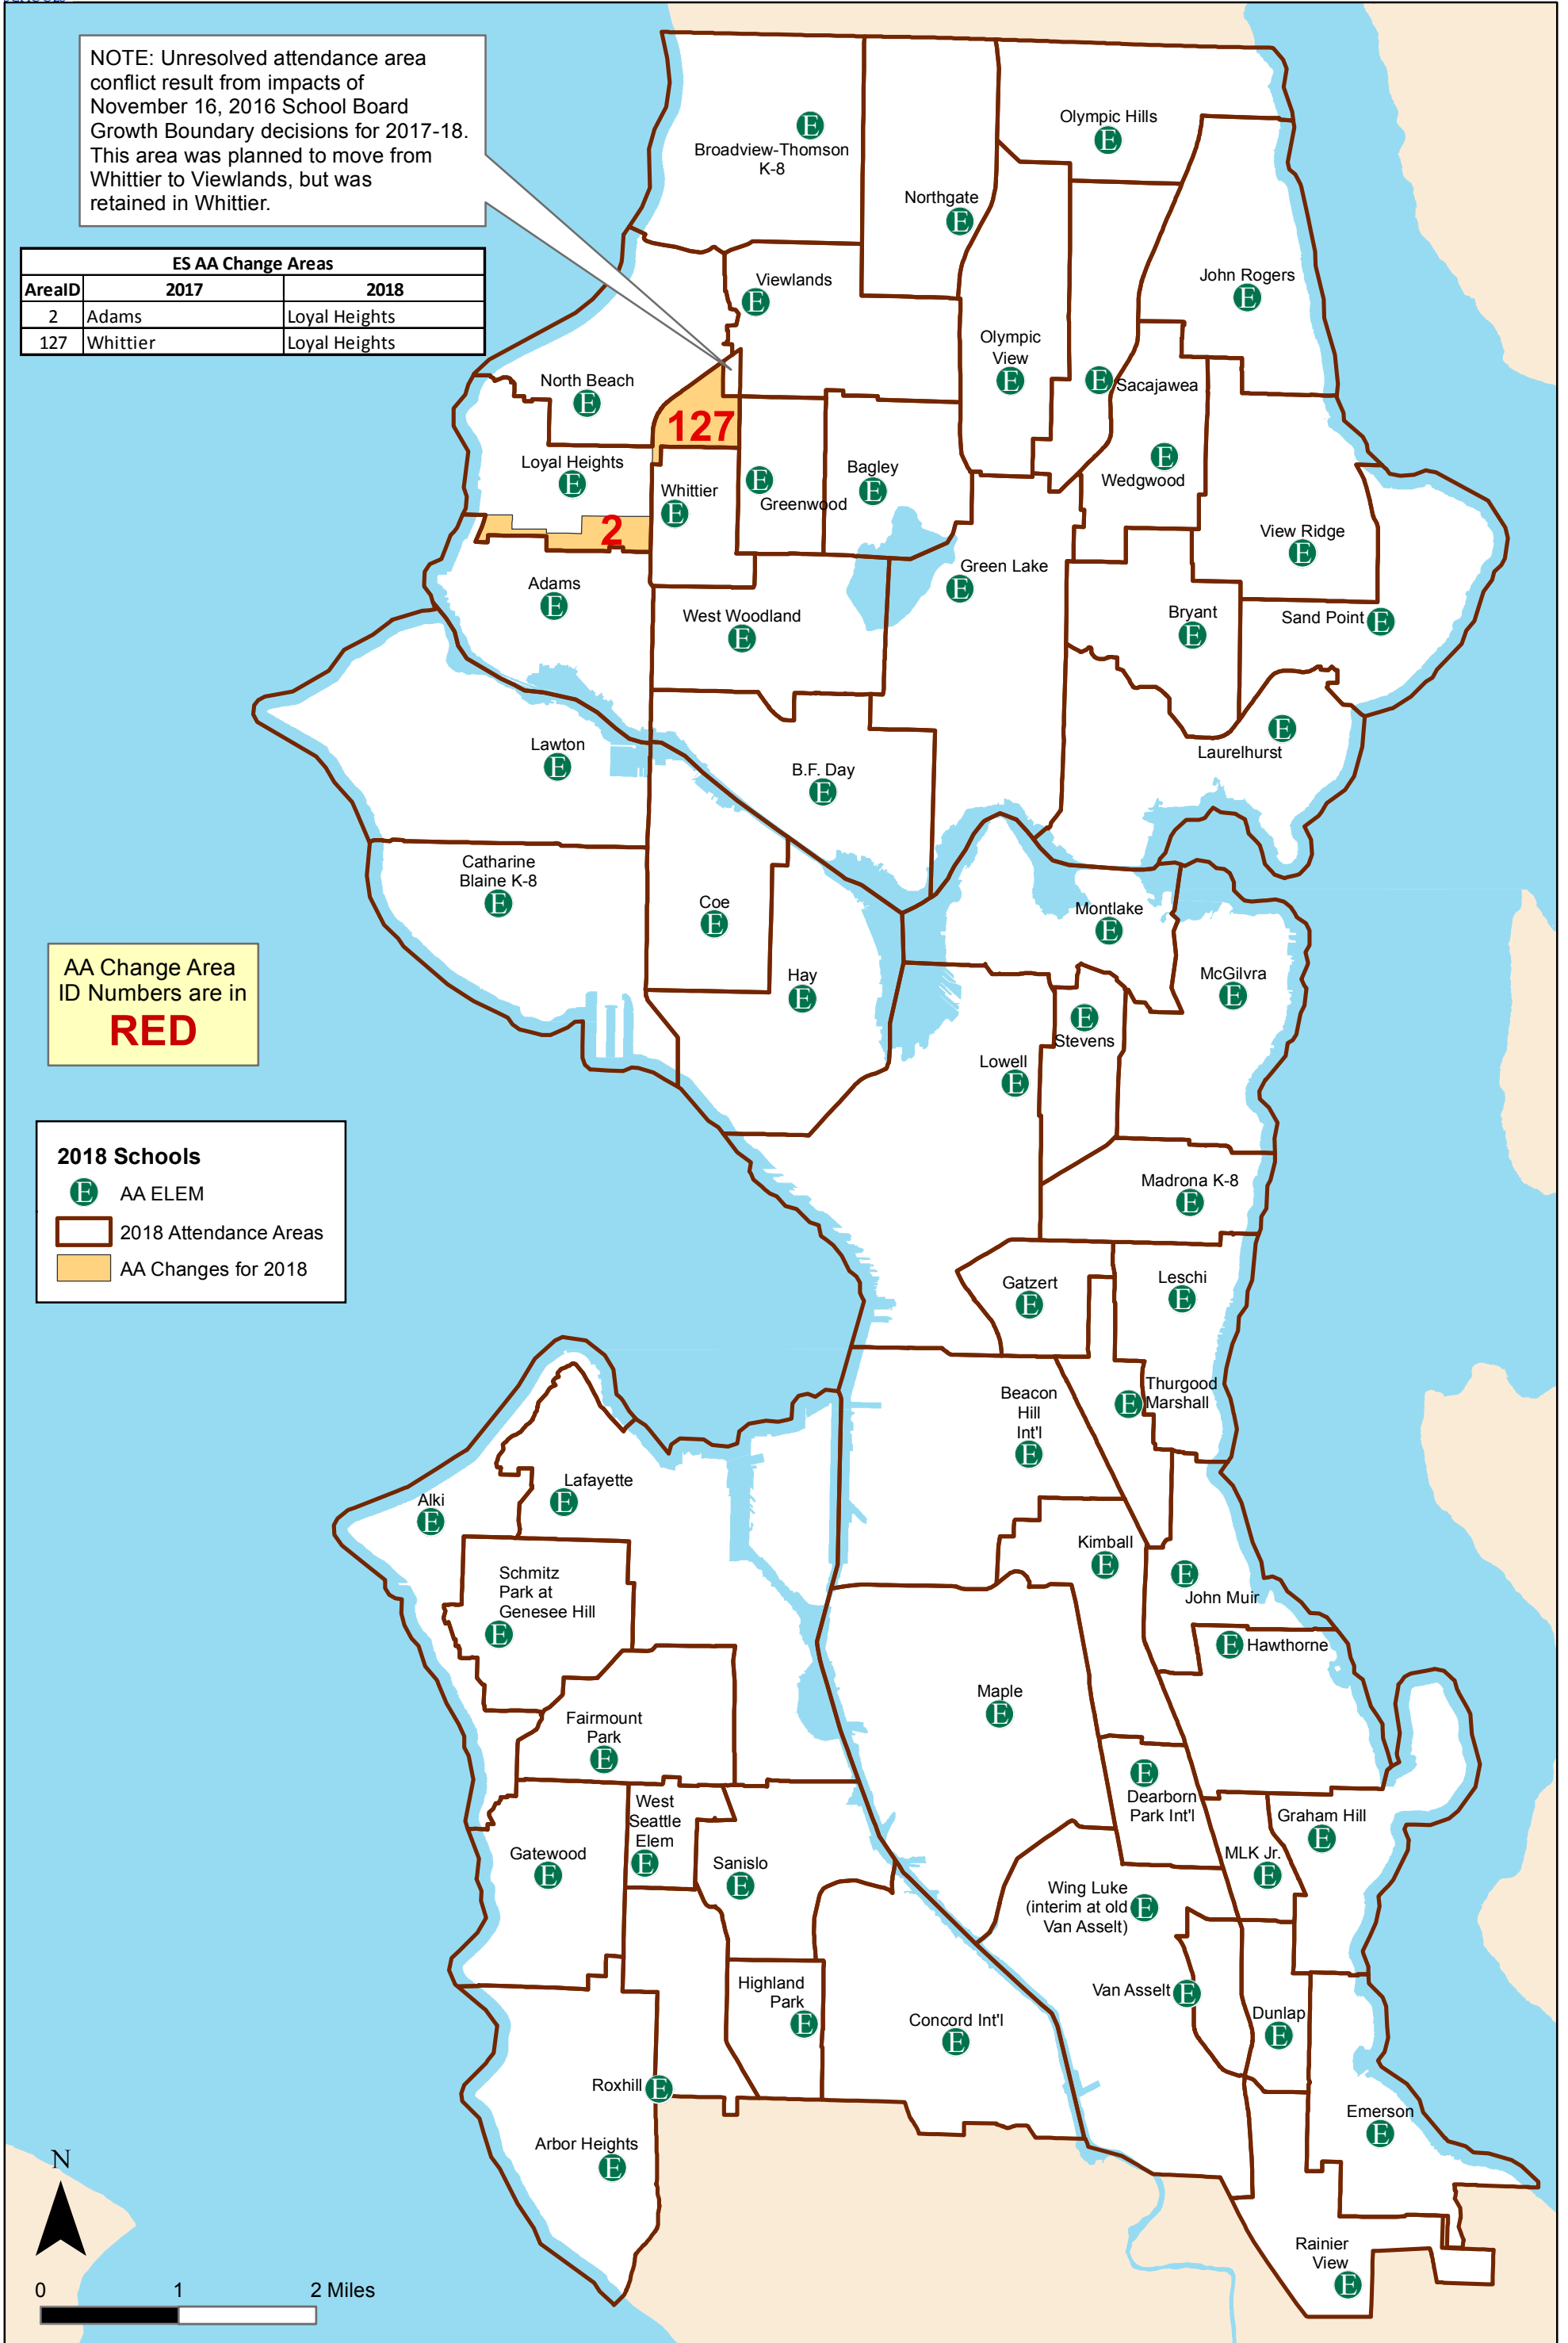

Elementary School Attendance Area Changes 2018

NOTE: Unresolved attendance area conflict result from impacts of November 16, 2016 School Board Growth Boundary decisions for 2017-18. This area was planned to move from Whittier to Viewlands, but was retained in Whittier.

ES AA Change Areas		
AreaID	2017	2018
2	Adams	Loyal Heights
127	Whittier	Loyal Heights

AA Change Area ID Numbers are in **RED**

2018 Schools

- AA ELEM
- 2018 Attendance Areas
- AA Changes for 2018

The names on this map are not intended to reflect the official name of any school building. They are instead intended to ensure better public understanding based upon familiar reference, particularly in situations where program and school building names differ. This information has been compiled by SPS staff from a variety of sources and is subject to change without notice. SPS makes no representations or warranties, expressed or implied, as to accuracy, completeness, timeliness, or rights to the use of such information. SPS shall not be liable for any general, special, indirect, incidental, or consequential damages including, but not limited to, lost revenues or lost profits resulting from the use or misuse of the information contained on this map. Any sale of this map or information on this map is prohibited. MapFile: ESAChanges_District_18_19