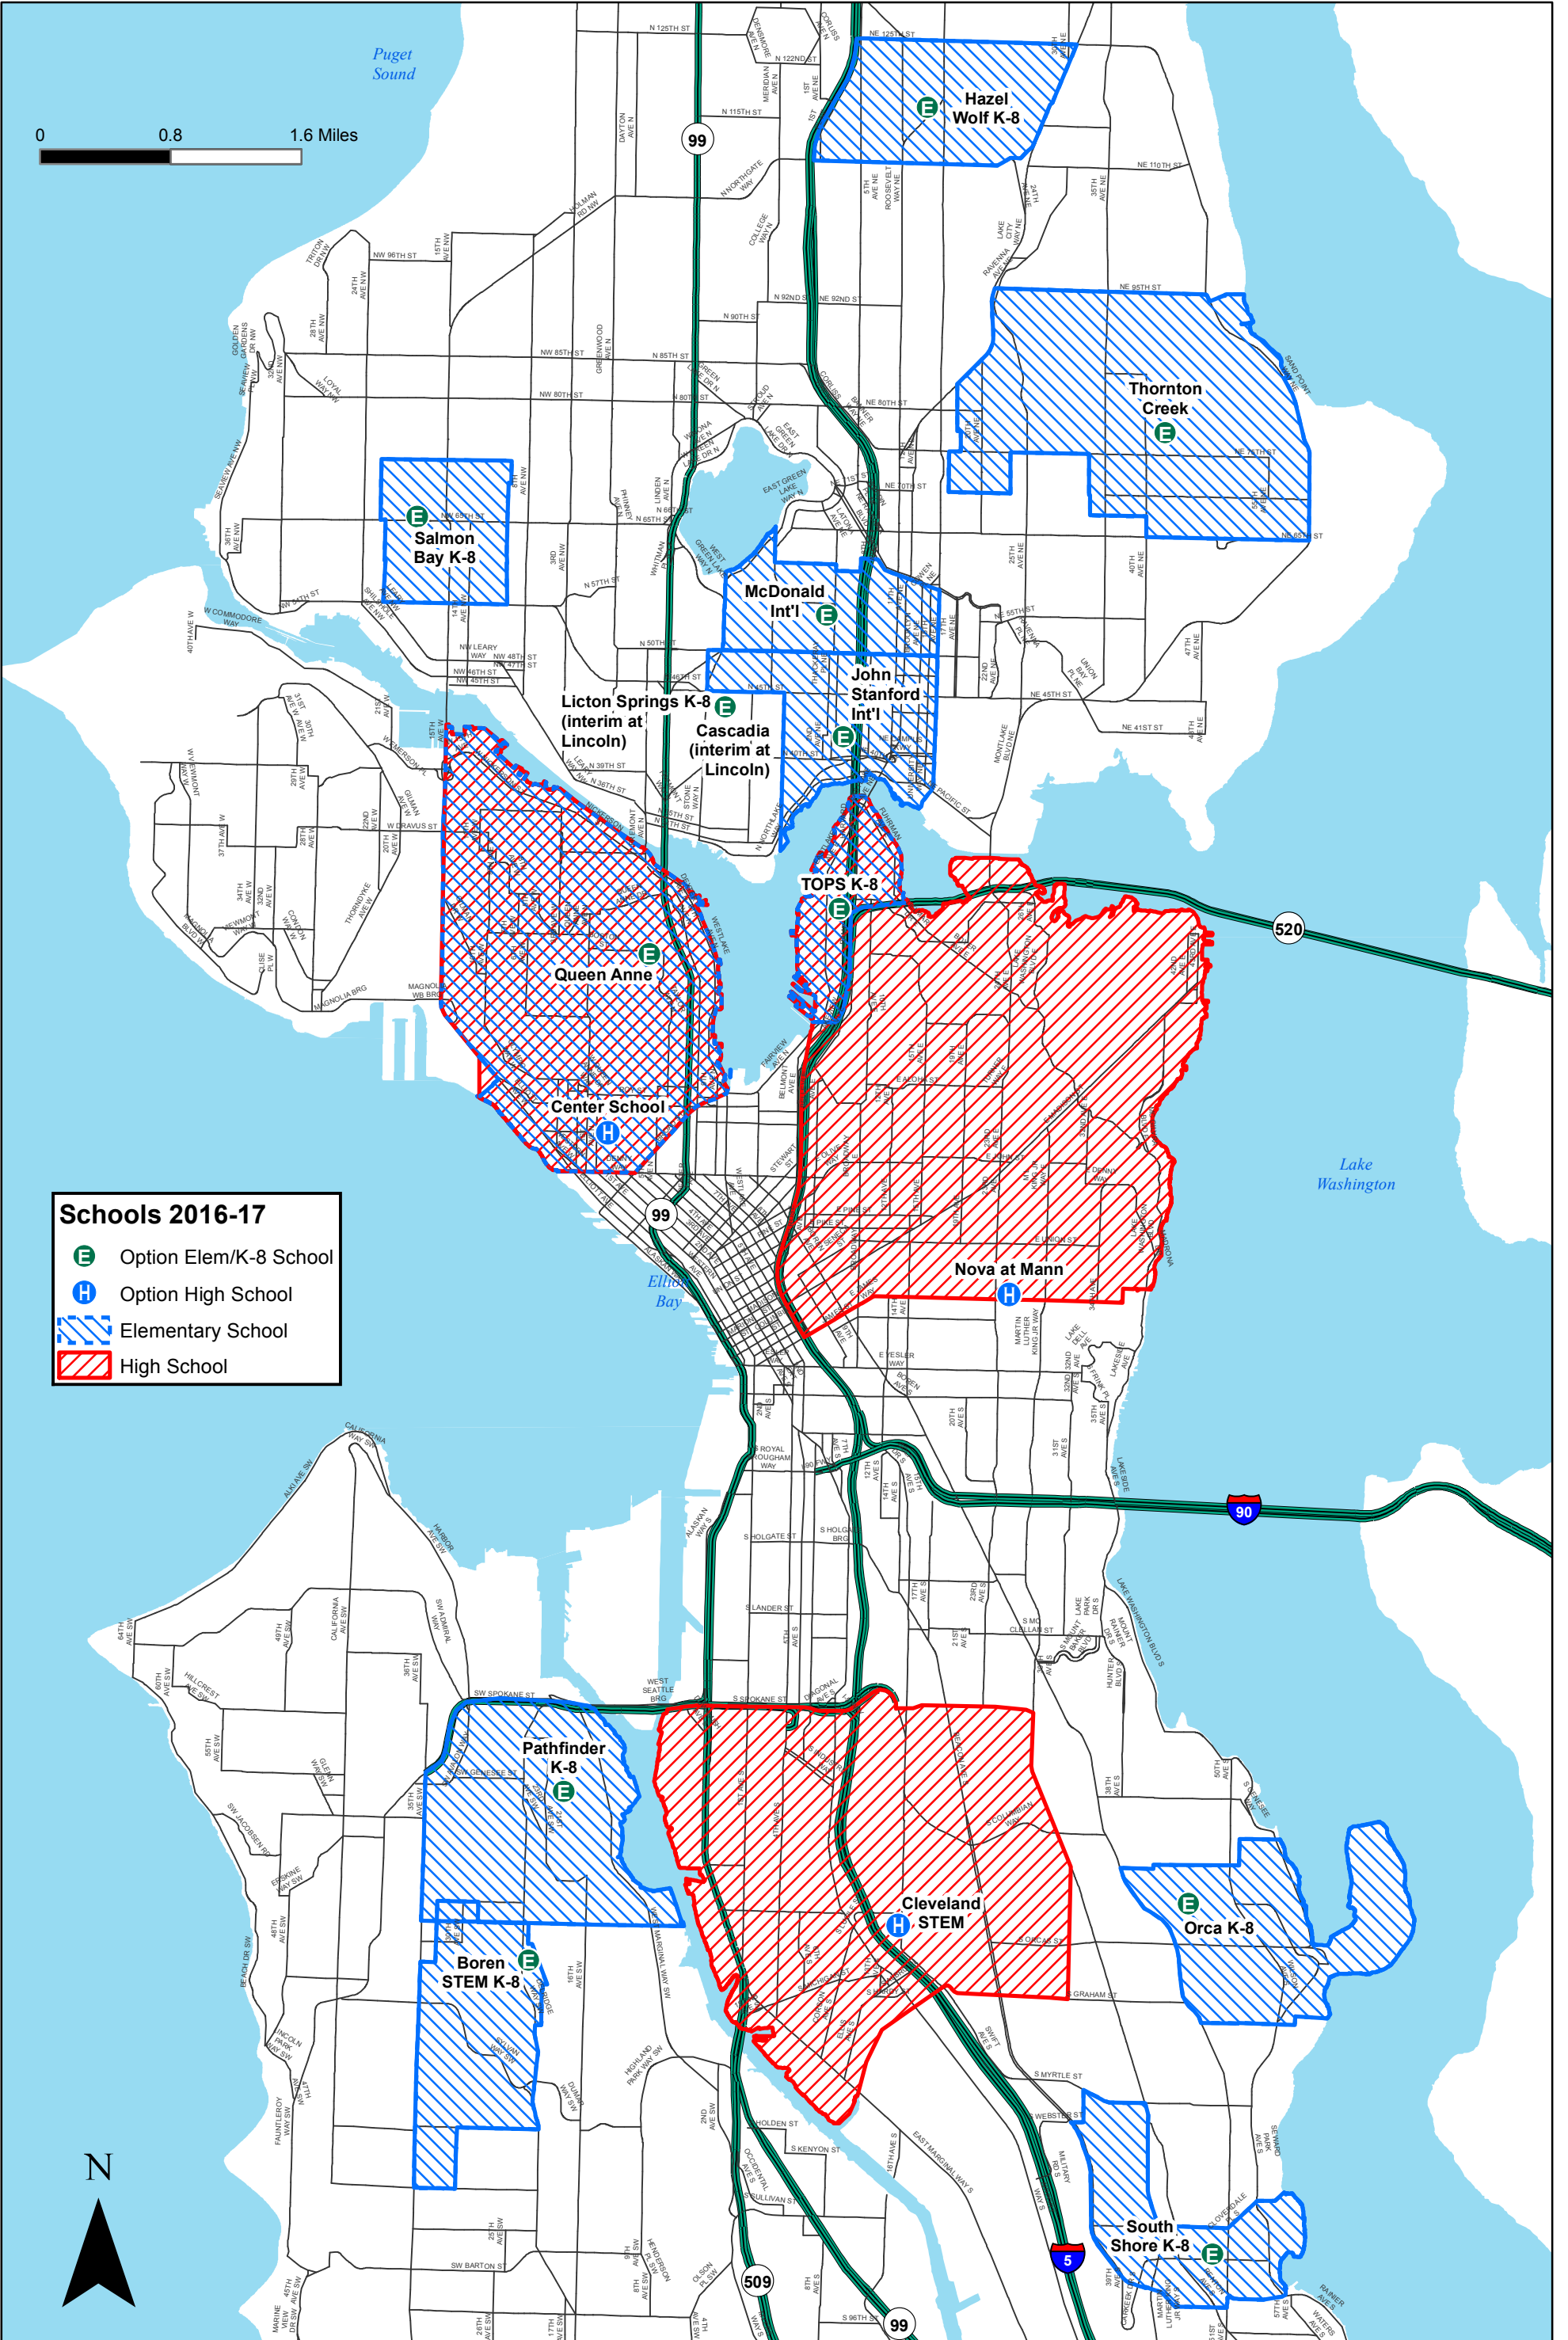

# Seattle School District Option School Geo Zone

Map Data:  
2016-17  
Last updated:  
10/31/2016

2016-17

**Schools 2016-17**

- E Option Elem/K-8 School
- H Option High School
- Elementary School
- High School