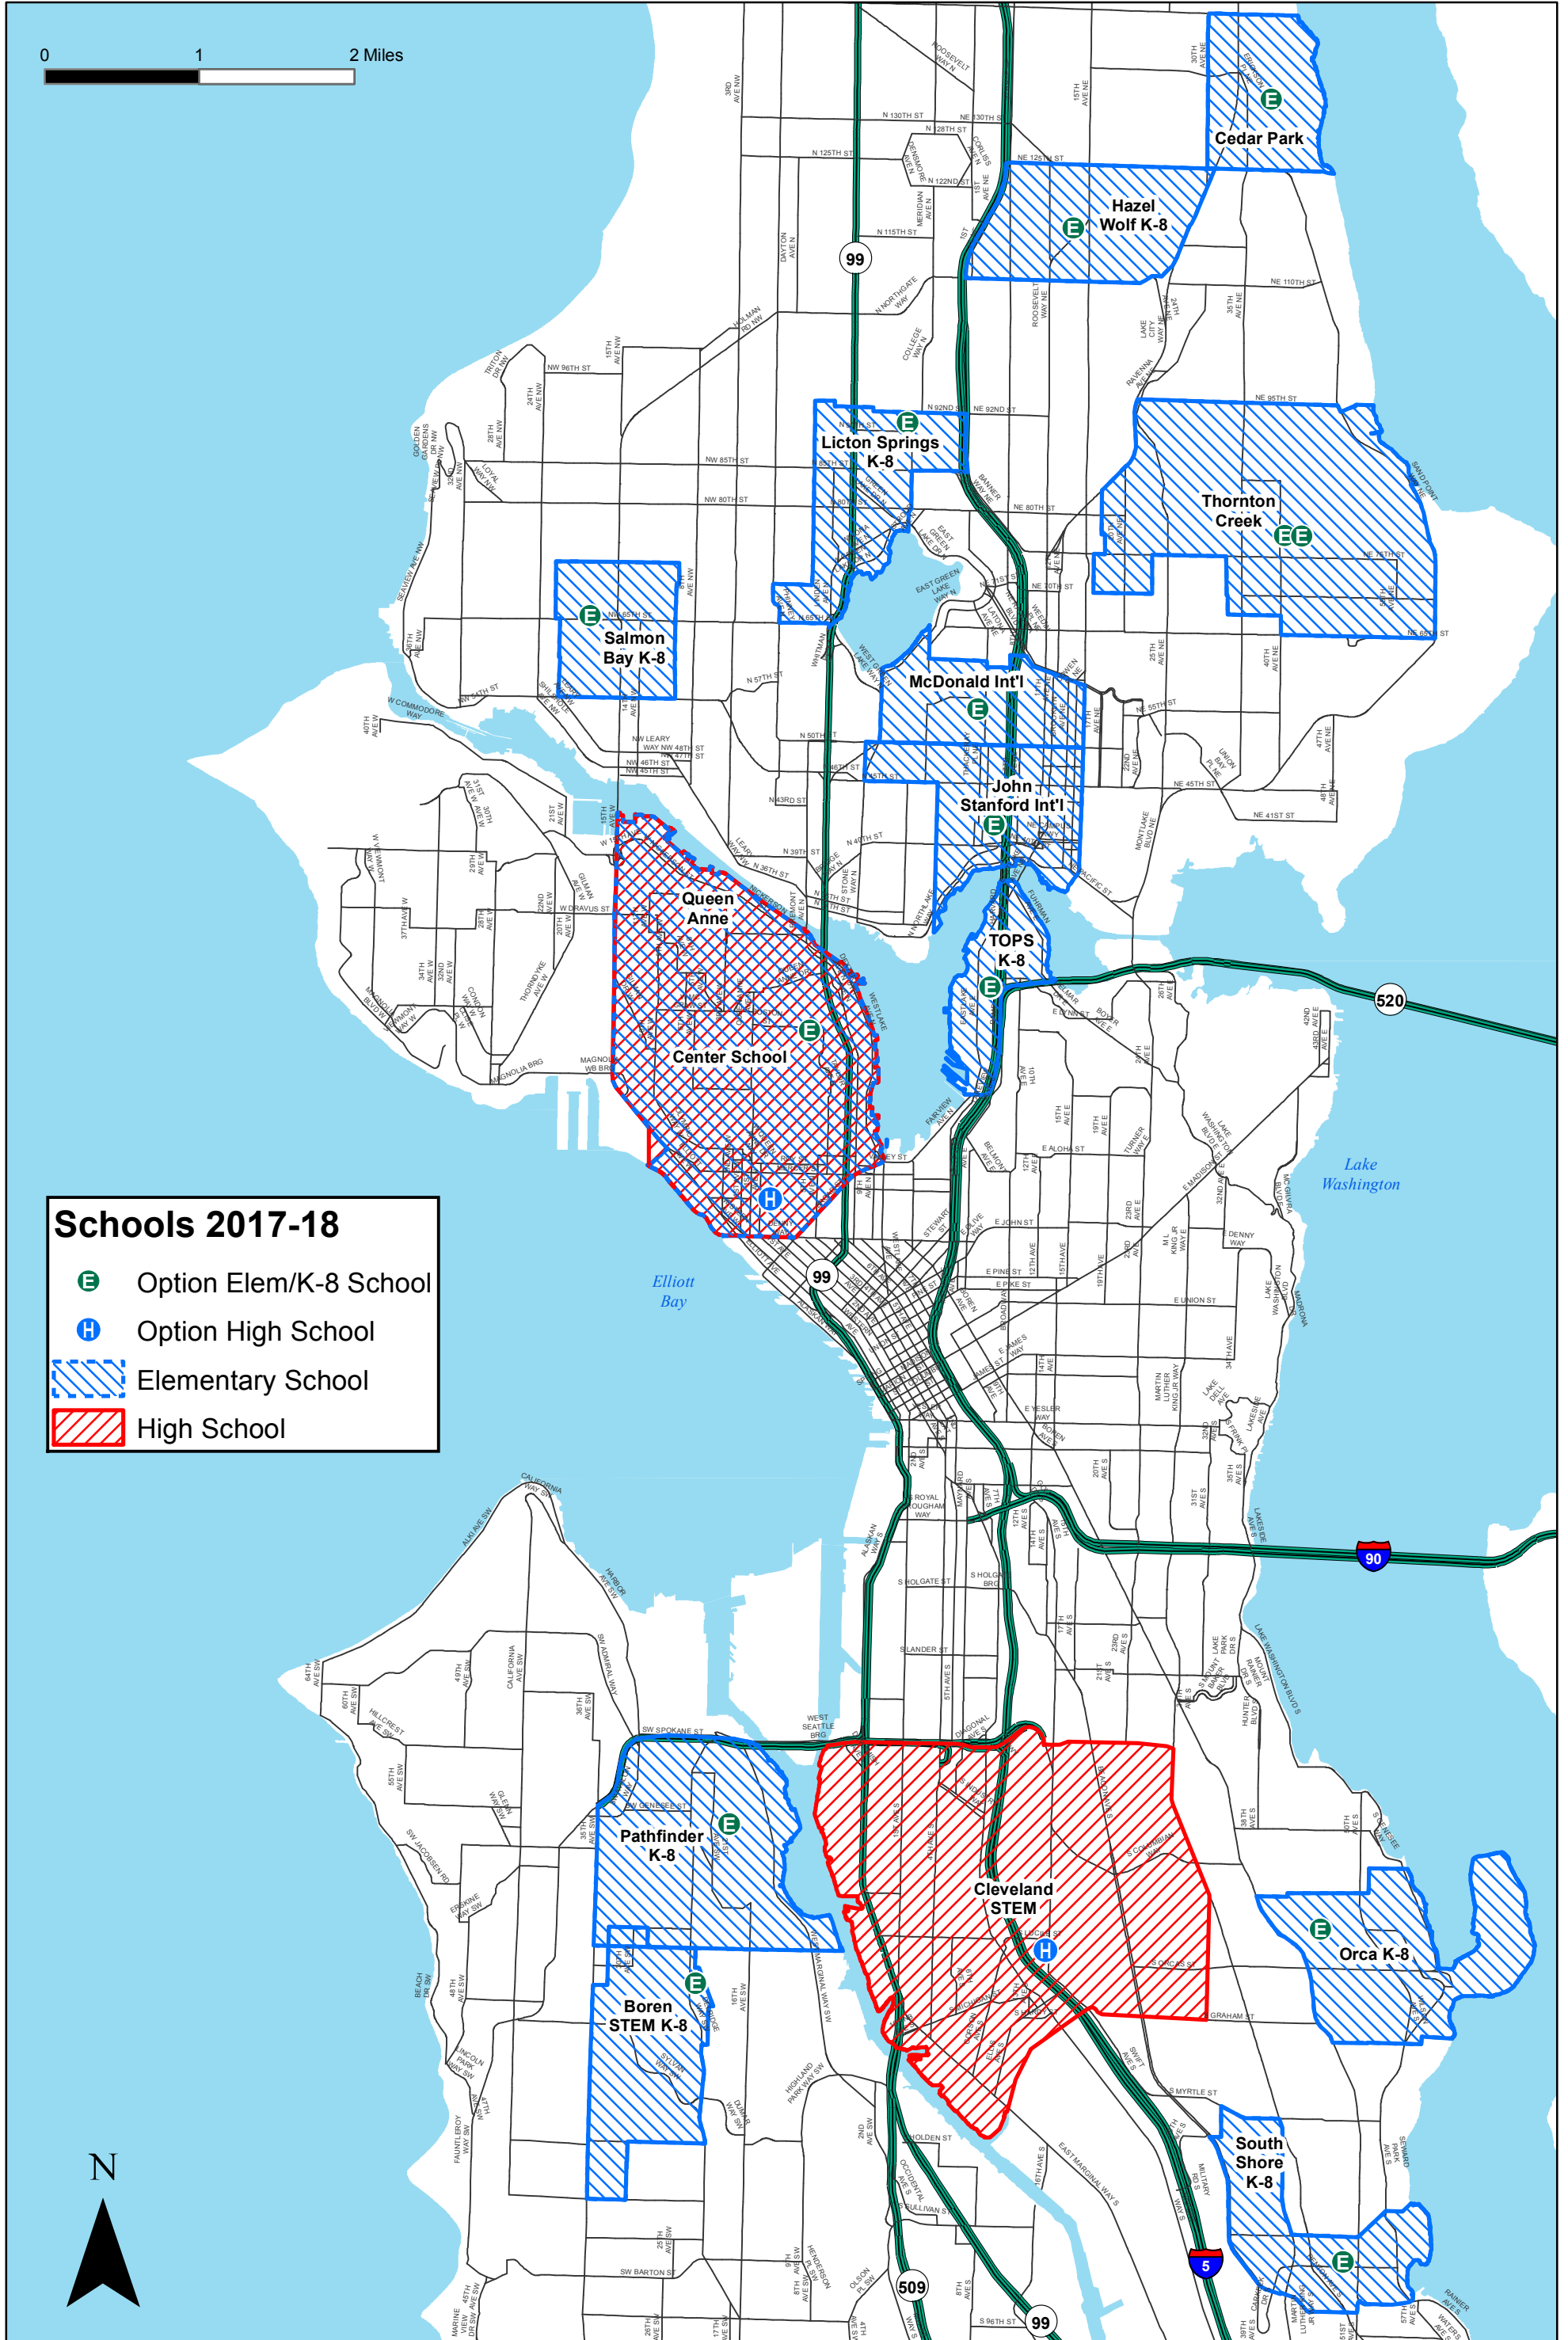

2017-18

Seattle School District Option School Geo Zones

Map Data:
2017-18
Last updated:
4/17/2017

The names on this map are not intended to reflect the official name of any school building. They are instead intended to ensure better public understanding based upon familiar reference, particularly in situations where program and school building names differ. This information has been compiled by SPS staff from a variety of sources and is subject to change without notice. SPS makes no representations or warranties, expressed or implied, as to accuracy, completeness, timeliness, or rights to the use of such information. SPS shall not be liable for any general, special, indirect, incidental, or consequential damages including, but not limited to, lost revenues or lost profits resulting from the use or misuse of the information contained on this map. Any sale of this map or information on this map is prohibited. MapFile: GZ_ESHS_2017