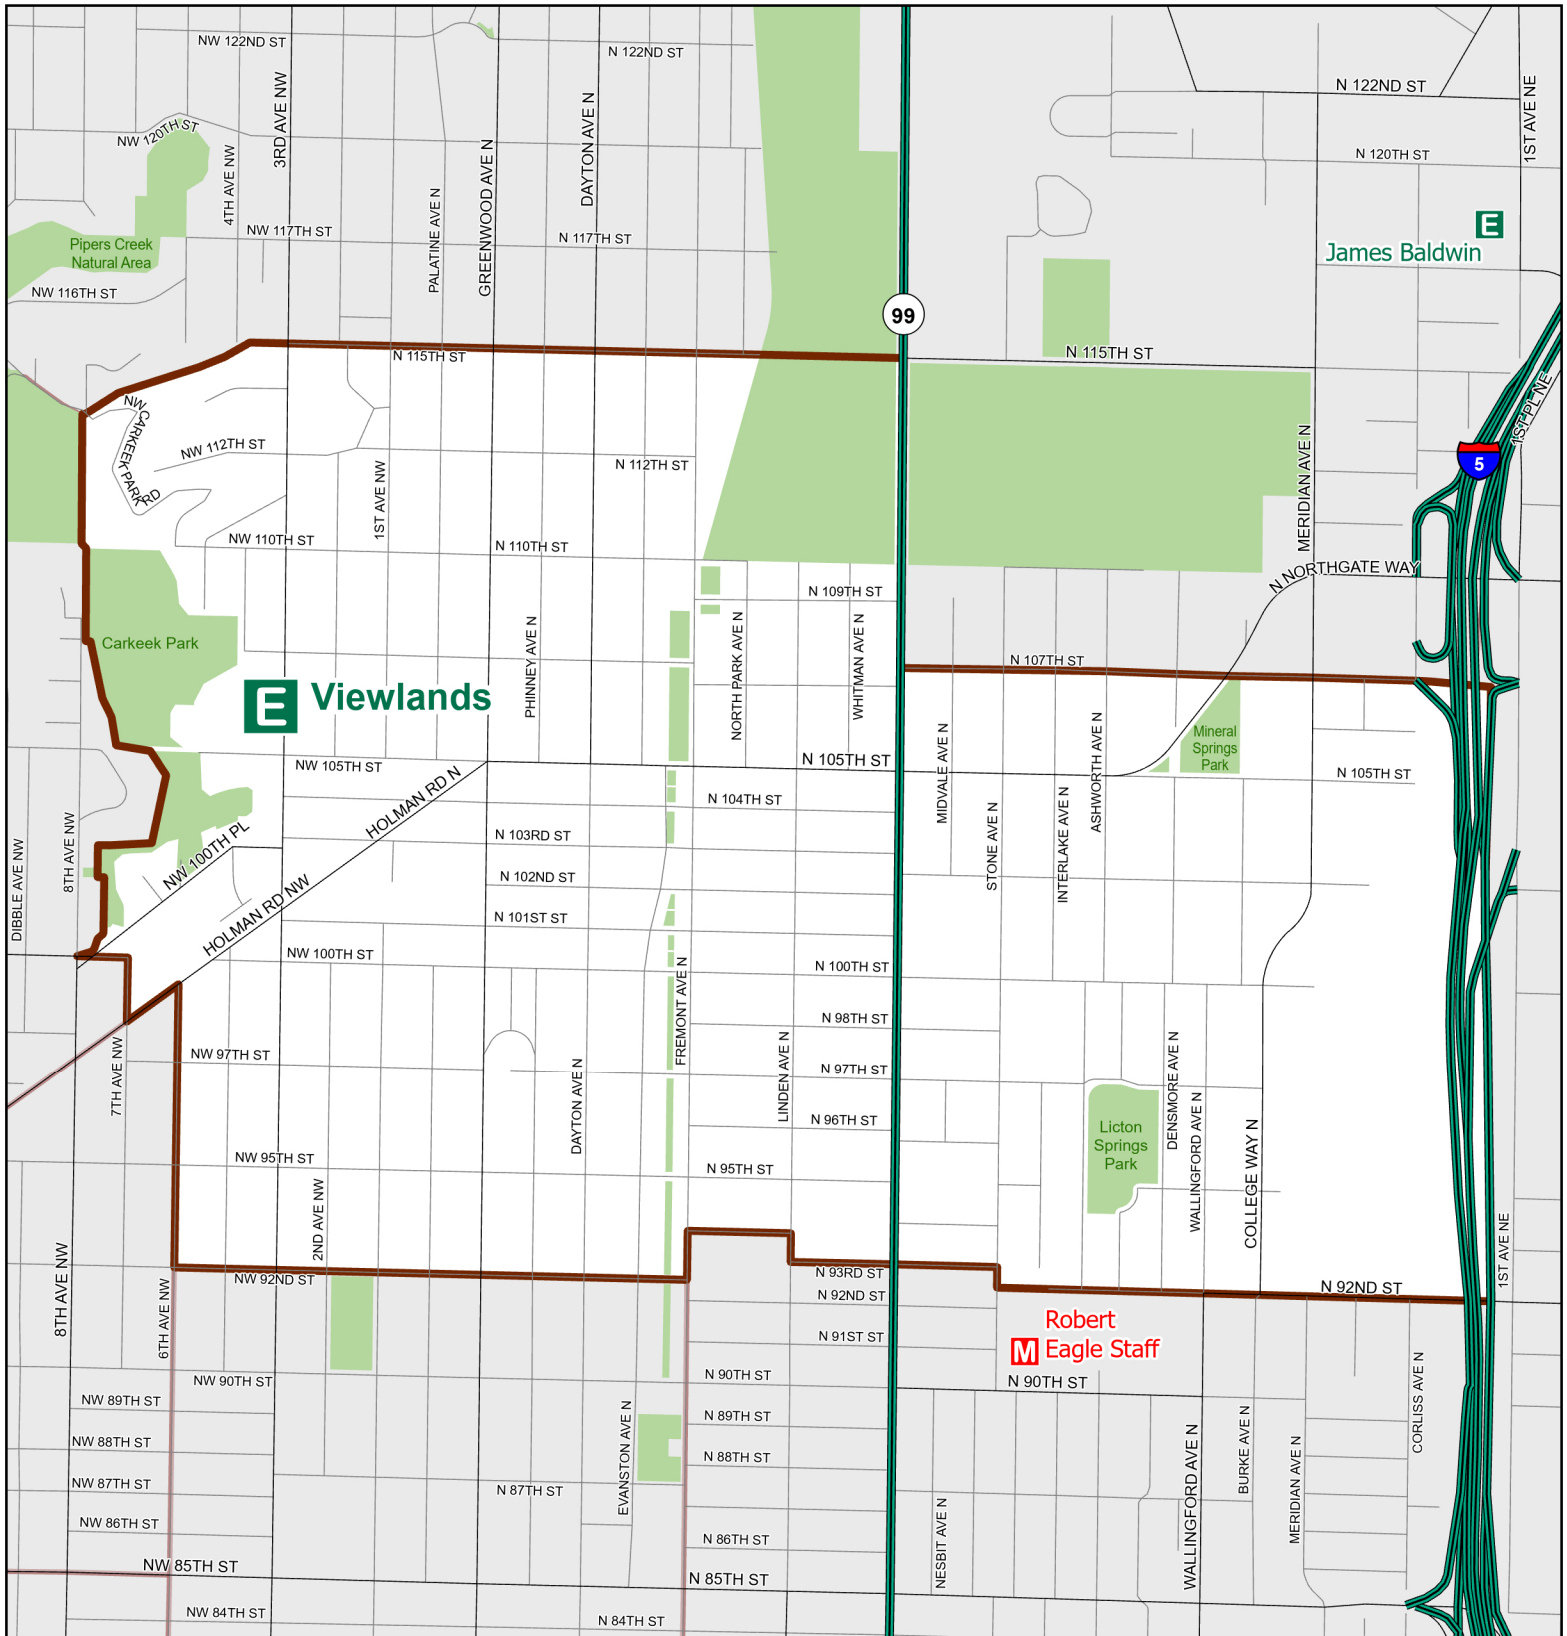

Viewlands

Elementary School Attendance Area

Attendance Area

Park / Greenspace

Elementary

Option Elementary

High

Option High

Middle

Option School with continuous enrollment

Map last revised: 9/27/2023