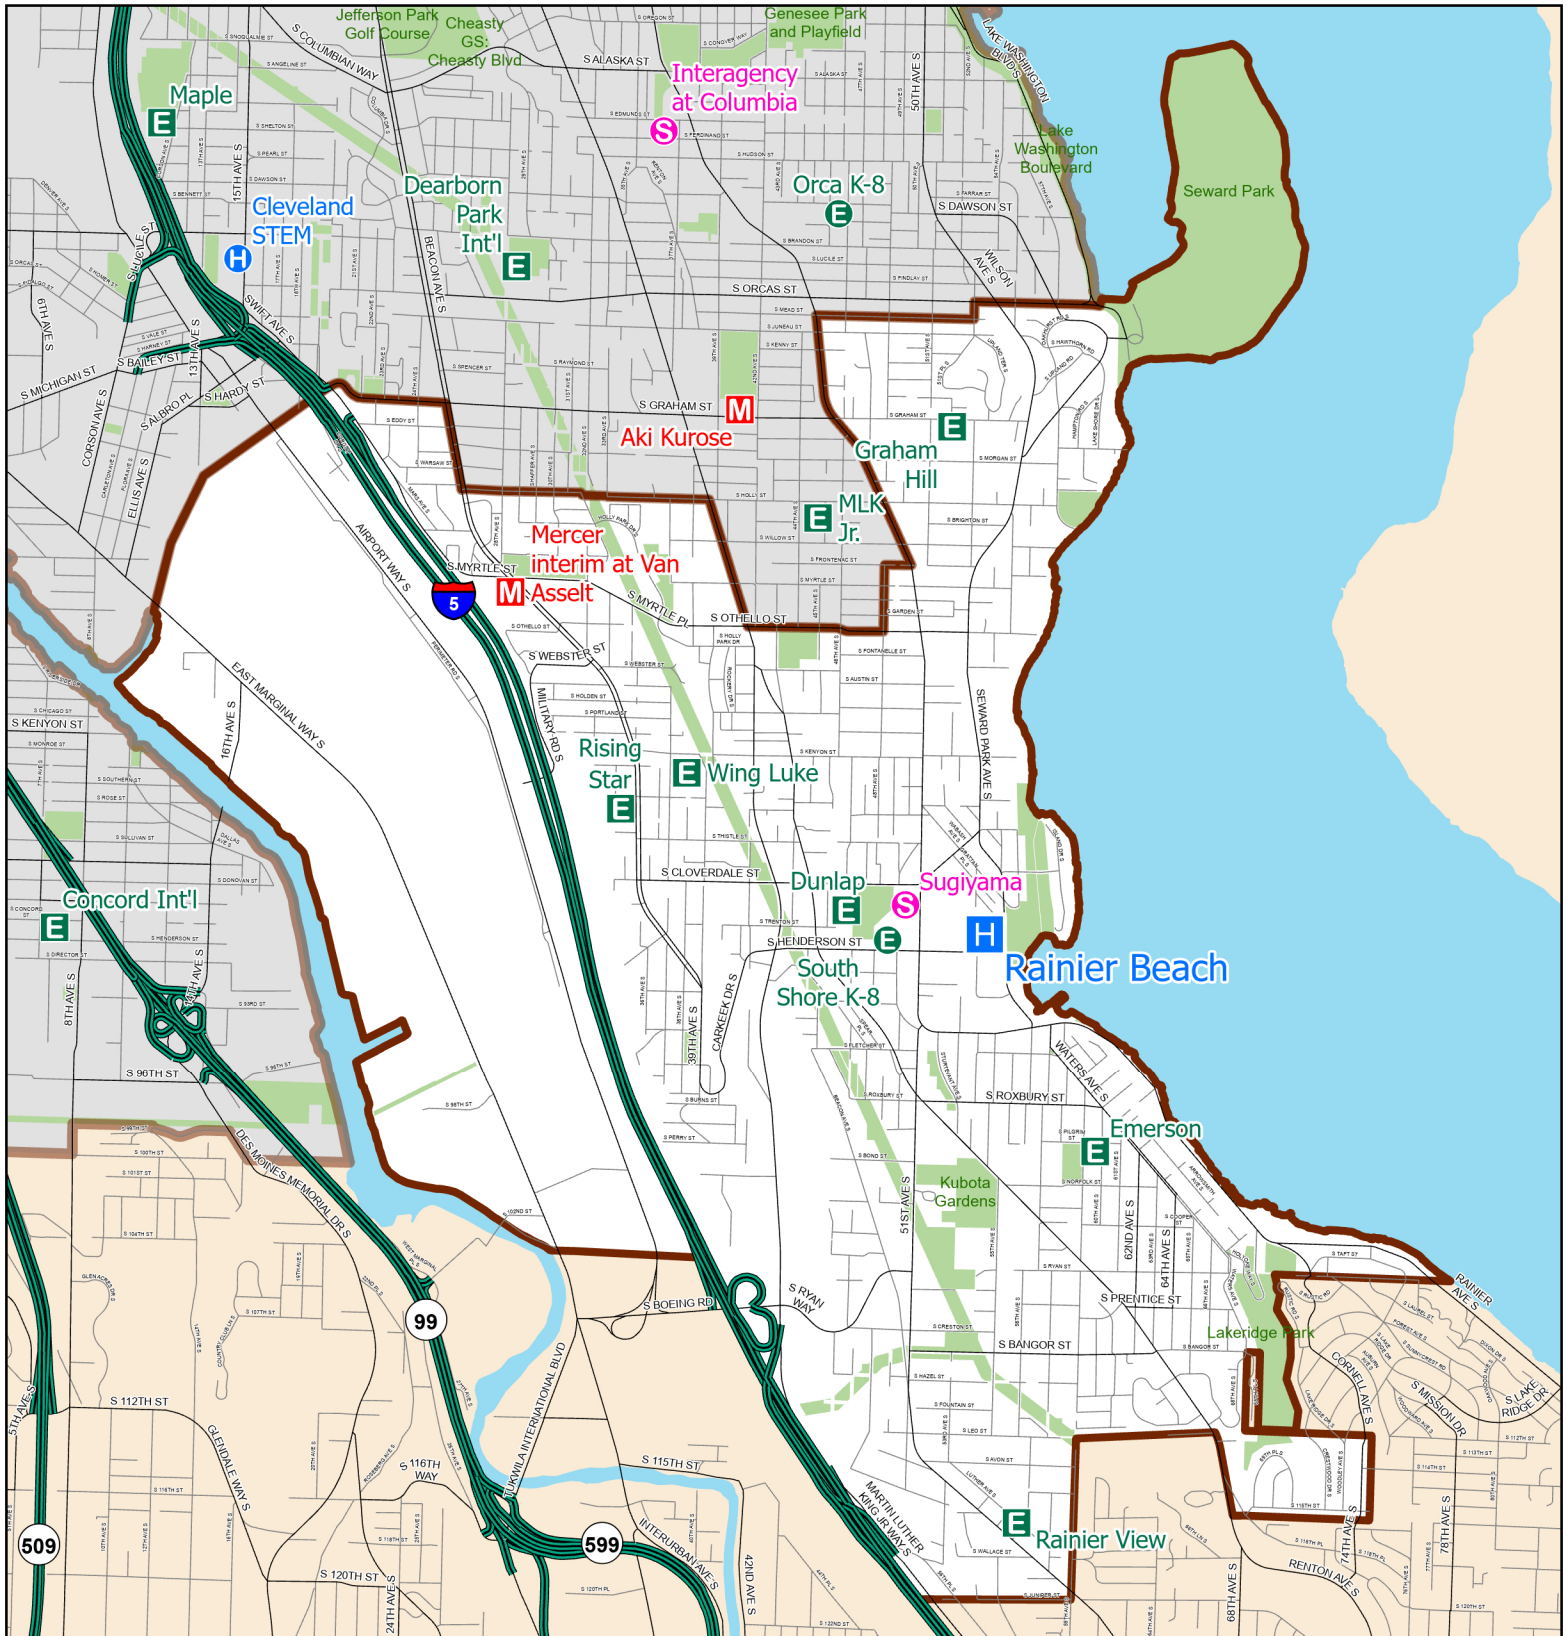

Rainier Beach

High School Attendance Area

Attendance Area

Park / Greenspace

Elementary

Option Elementary

High

Option High

Middle

Option School with continuous enrollment

Map last revised: 10/3/2023