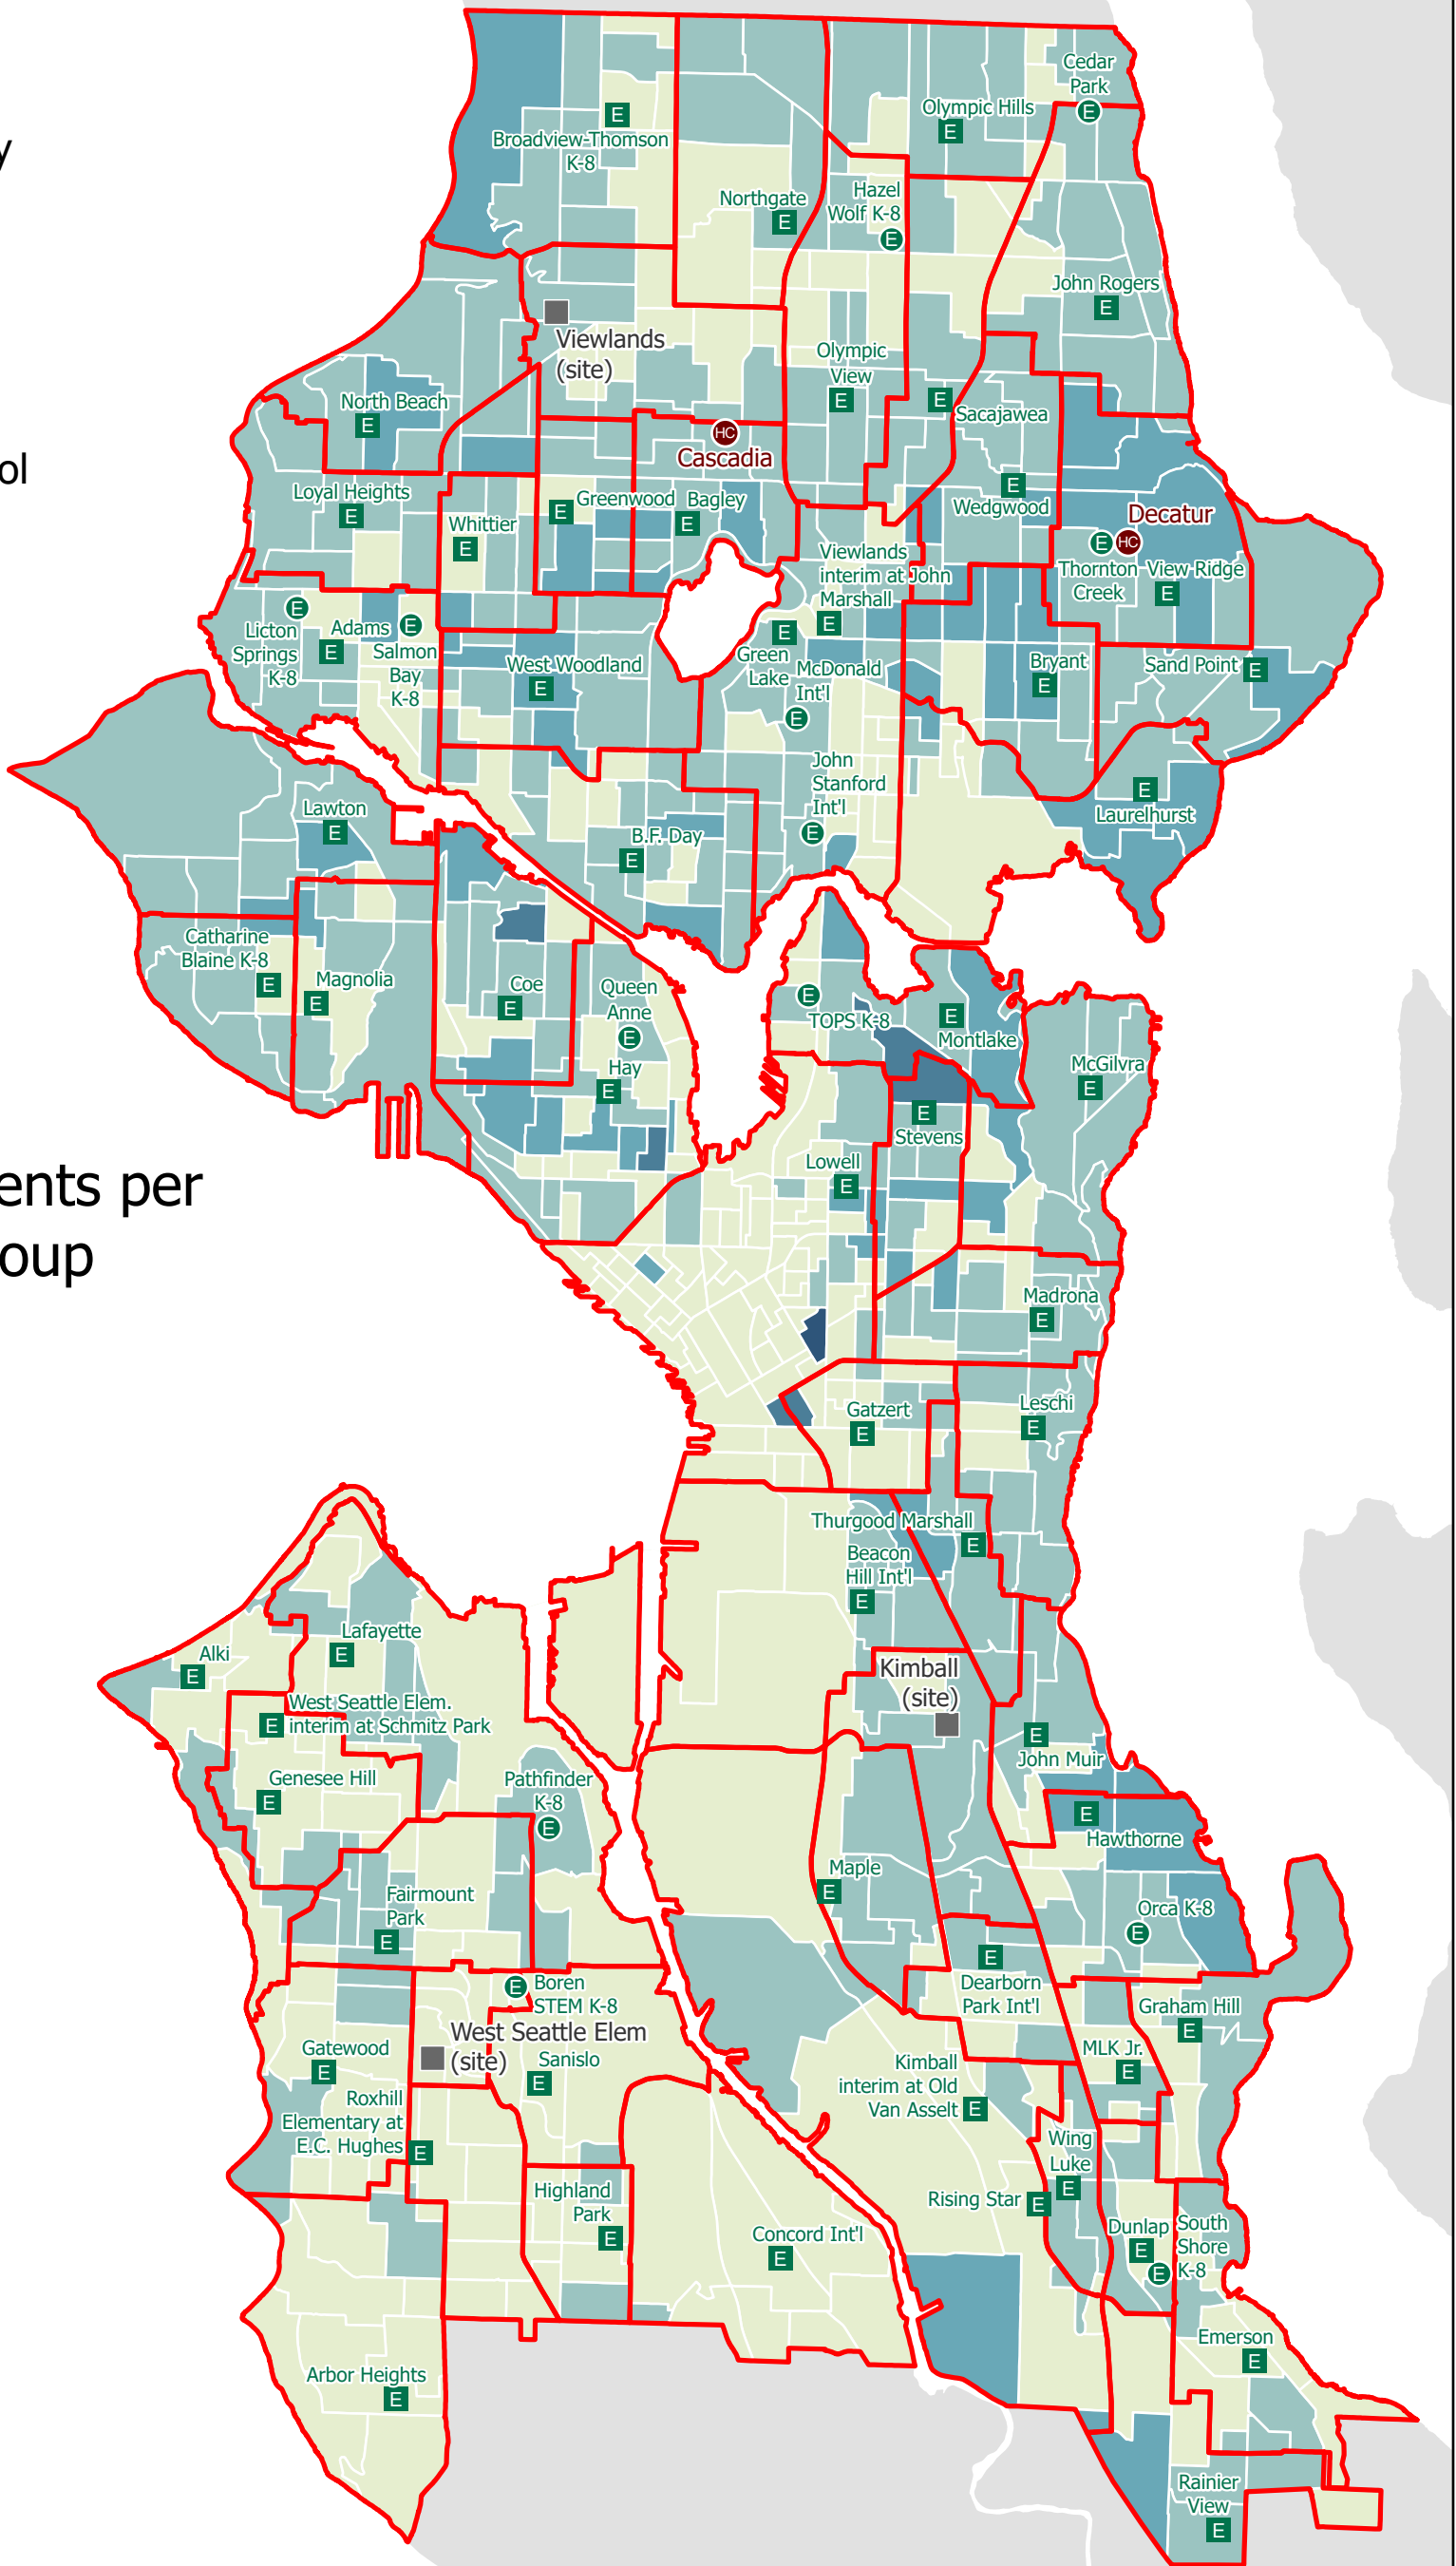

2021

Students Eligible Highly Capable Services Grades K-5

Map Data:
October 2021
Last updated:
10/29/2021

- E** Elementary
- E** Option Elementary
- HC** HC Site
- Closed: BEX/BTA
- Elementary School Attendance Area

HC Eligible Students per Census Block Group

- < 5%
- 5% - 15%
- 15.1% - 30%
- 30.1% - 60%
- > 60%

The names on this map are not intended to reflect the official name of any school building. They are instead intended to ensure better public understanding based upon familiar reference, particularly in situations where program and school building names differ. This information has been compiled by SPS staff from a variety of sources and is subject to change without notice. SPS makes no representations or warranties, expressed or implied, as to accuracy, completeness, timeliness, or rights to the use of such information. SPS shall not be liable for any general, special, indirect, incidental, or consequential damages including, but not limited to, lost revenues or lost profits resulting from the use or misuse of the information contained on this map. Any sale of this map or information on this map is prohibited. MapFile: HC_SPSD_2021